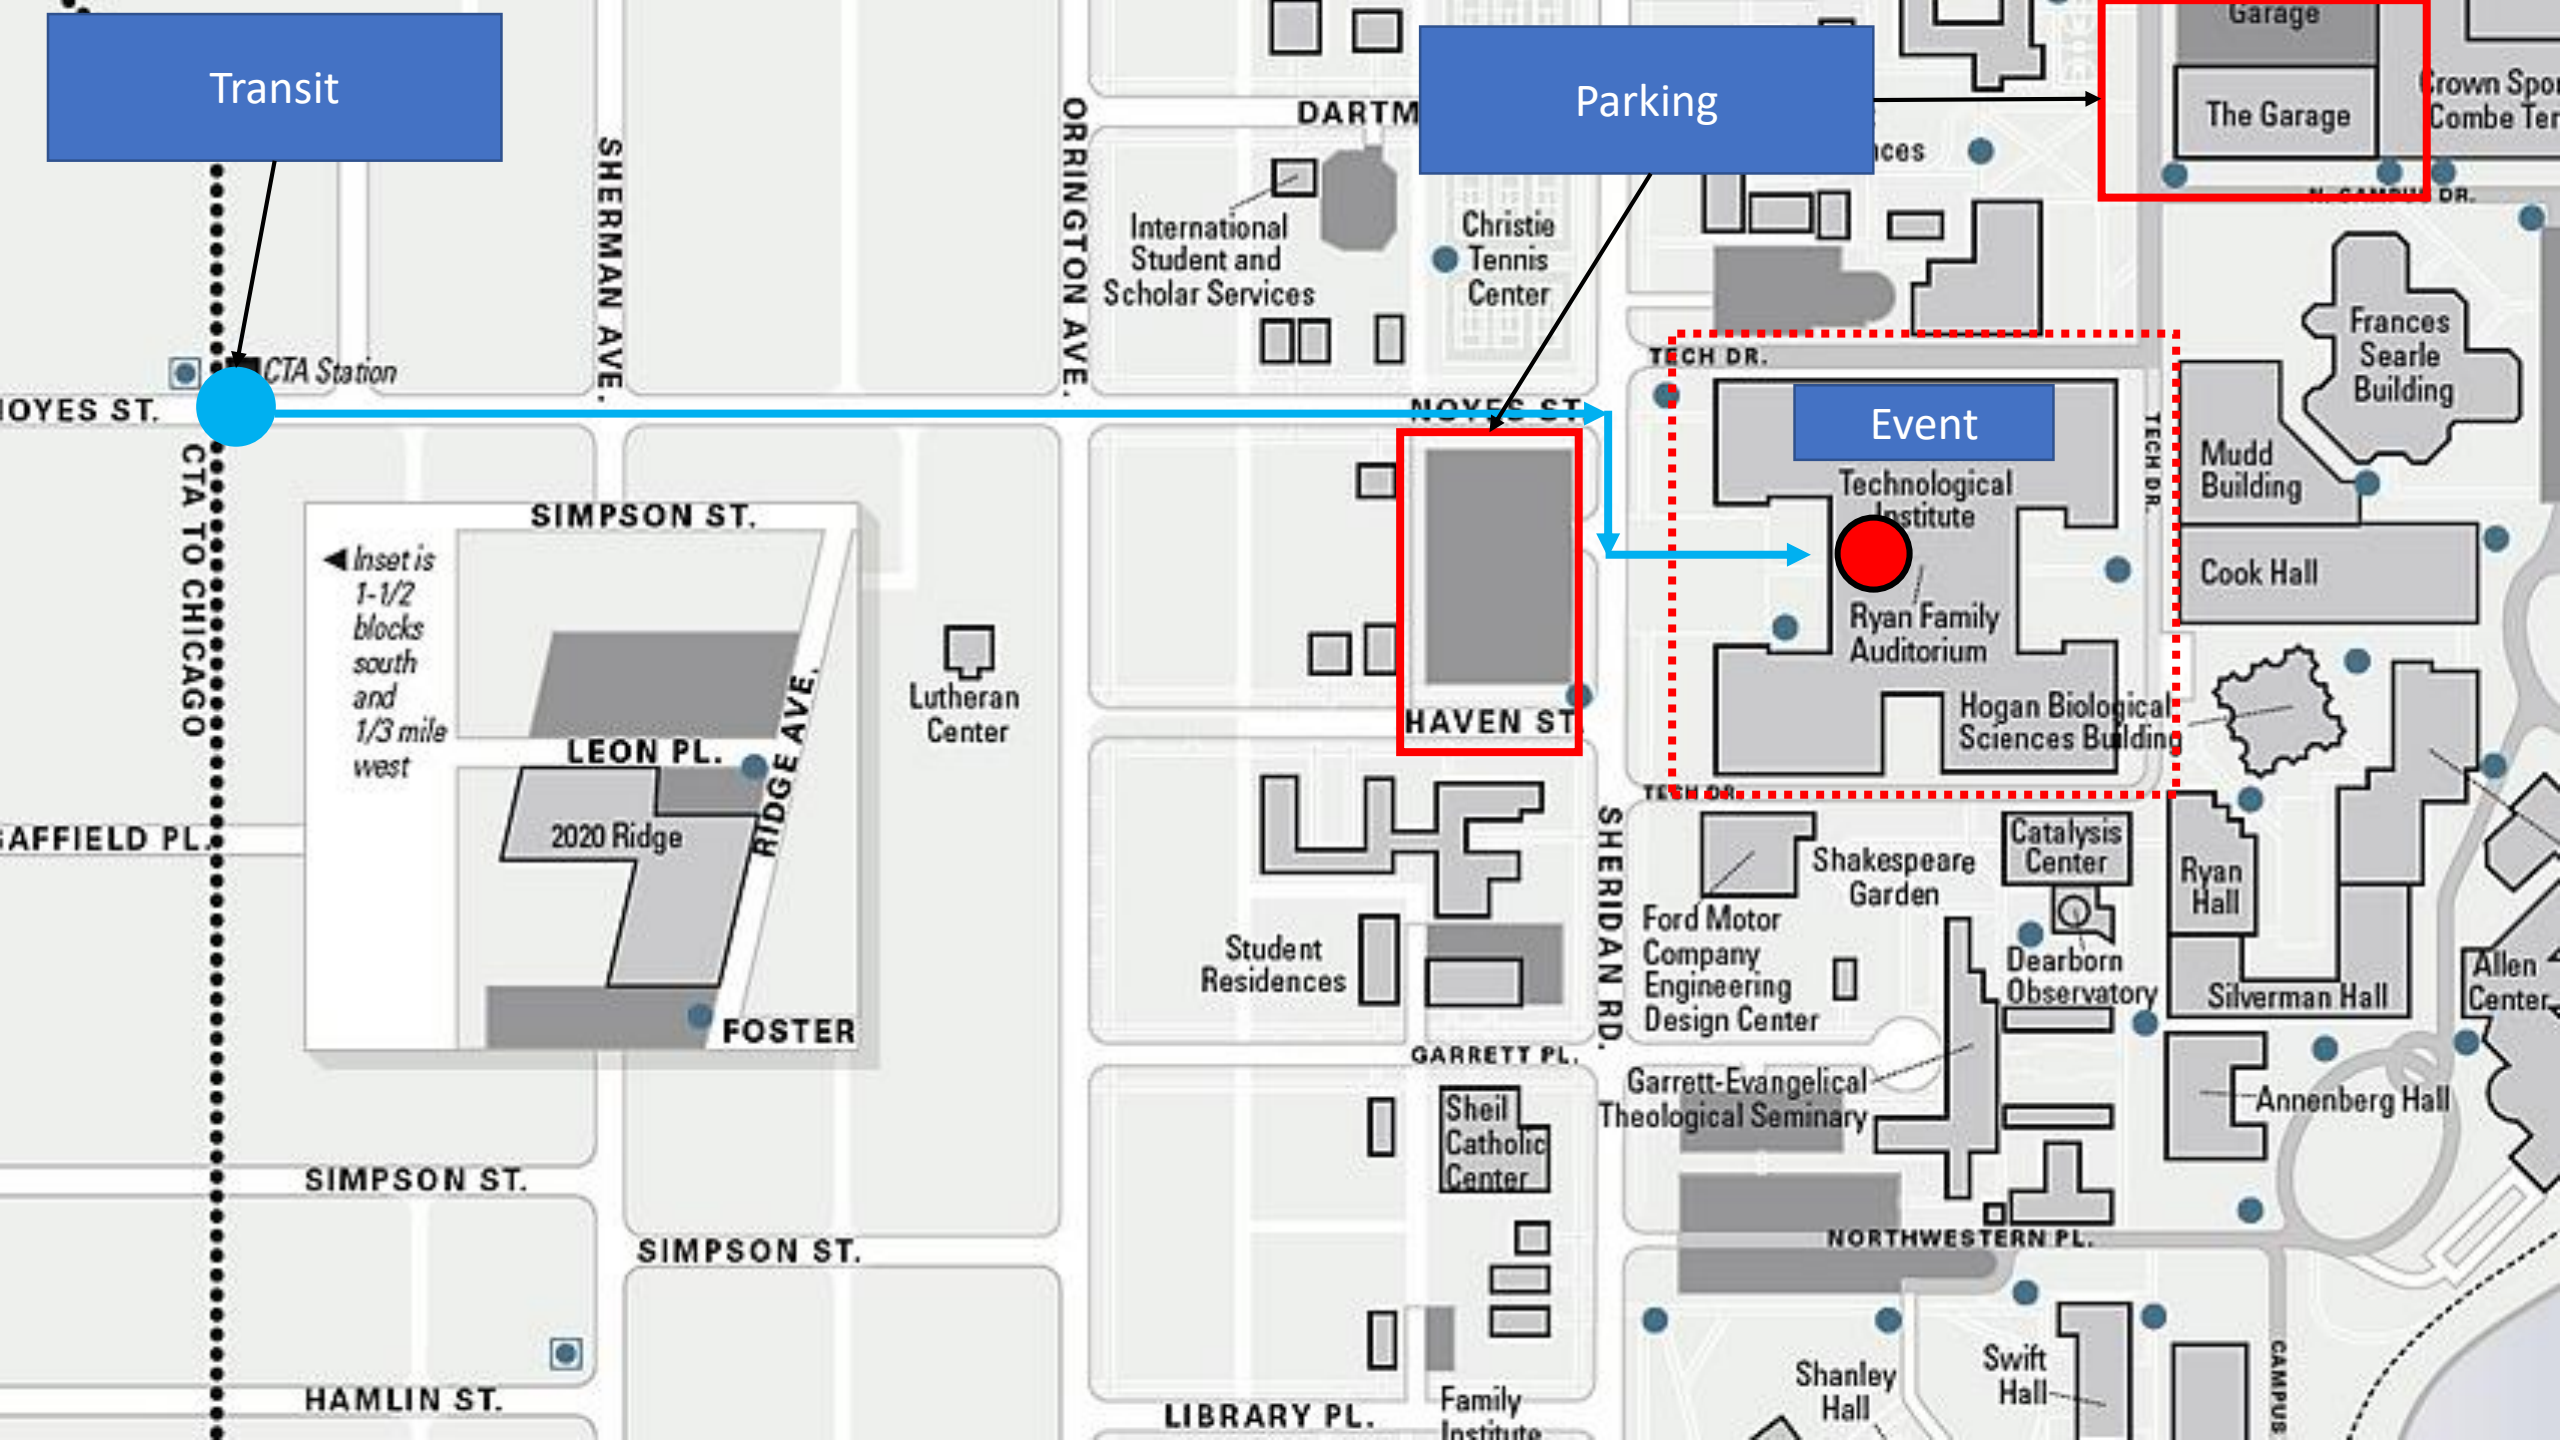

Transit

Parking

Event

Transit

Parking

Event

CTA Station

Inset is 1-1/2 blocks south and 1/3 mile west

SIMPSON ST.

LEON PL.

2020 Ridge

RIDGE AVE.

FOSTER

Lutheran Center

DARTM

International Student and Scholar Services

LOYES ST.

Event

Technological Institute

Ryan Family Auditorium

Hogan Biological Sciences Building

Cook Hall

Mudd Building

Frances Searle Building

AFFIELD PL.

CTA TO CHICAGO

SIMPSON ST.

SIMPSON ST.

HAMLIN ST.

Student Residences

GARRETT PL.

Sheil Catholic Center